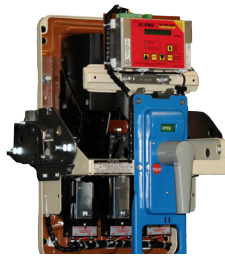

Electrical Distribution, Breaker, MCC, Switchboard Repair & Rebuild

RESA is able to provide programs for the repair, remanufacture and upgrade of all switching and control assemblies. Customers are provided with up-front assemblies to match all existing equipment and eliminate any possible downtime. Extended warranties are available for all projects.

- » Factory trained technicians provide remanufacturing services for low and medium voltage circuit breakers.
- » RESA remanufactures circuit breakers to a like new condition to meet or exceed original manufacturers specifications.

In addition to breaker remanufacturing, RESA also provides:

- » Low Voltage Breaker Over Current Retrofits
- » Electrical Safety Compliance
- » Loaner/Spare Breakers to Customers for Refurbishment Programs
- » 24/7 Emergency Apparatus Repair
- » Power Distribution Field Repair Service

**WHEN WE SAY
FULLY REBUILT,
WE MEAN IT.**