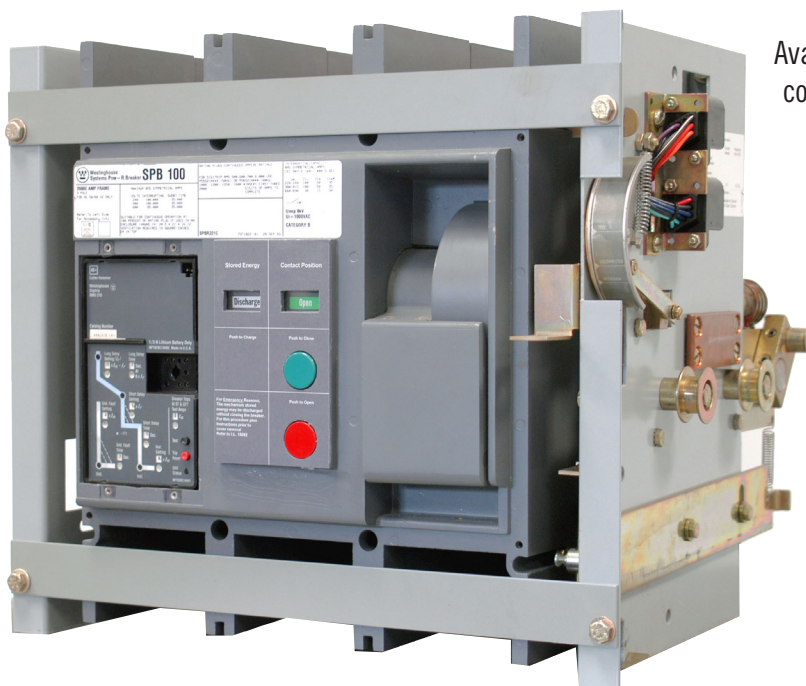

Motor Control Buckets, Parts & MCCs

Available from stock for immediate delivery, all motor control buckets and MCC components manufactured from 1940–current, by:

GENERAL ELECTRIC
WESTINGHOUSE
I.T.E.
ABB
FEDERAL PACIFIC
SQUARE D
FURNAS
ALLEN BRADLEY