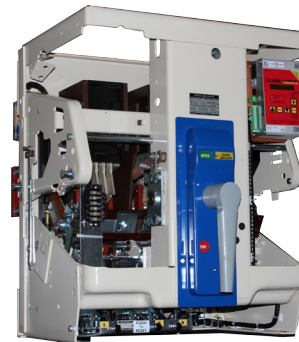

Electrical Distribution, Breaker, MCC, Switchboard Repair & Rebuild

RESA is able to provide programs for the repair, remanufacture and upgrade of all switching and control assemblies. Customers are provided with up-front assemblies to match all existing equipment and eliminate any possible downtime. Extended warranties are available for all projects.

- » Factory trained technicians provide remanufacturing services for low and medium voltage circuit breakers.
- » RESA remanufactures circuit breakers to a like new condition to meet or exceed original manufacturers specifications.

In addition to breaker remanufacturing, RESA also provides:

- » Low Voltage Breaker Over Current Retrofits
- » Electrical Safety Compliance
- » Loaner/Spare Breakers to Customers for Refurbishment Programs
- » 24/7 Emergency Apparatus Repair
- » Power Distribution Field Repair Service

**WHEN WE SAY
FULLY REBUILT,
WE MEAN IT.**